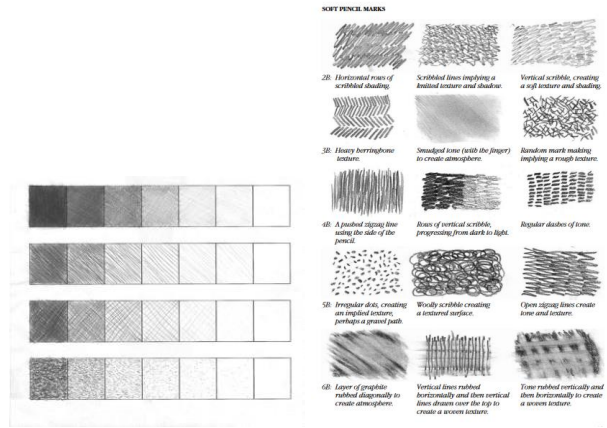

Henri Matisse Landscape at Collioure 1905

In preparation for the next Abstract Art topic complete a pencil or colour pencil copy of the image above. Use as many mark making techniques as you can from the examples given on the right hand side to accurately recreate the textures. Please complete your drawing on plain A4 paper.